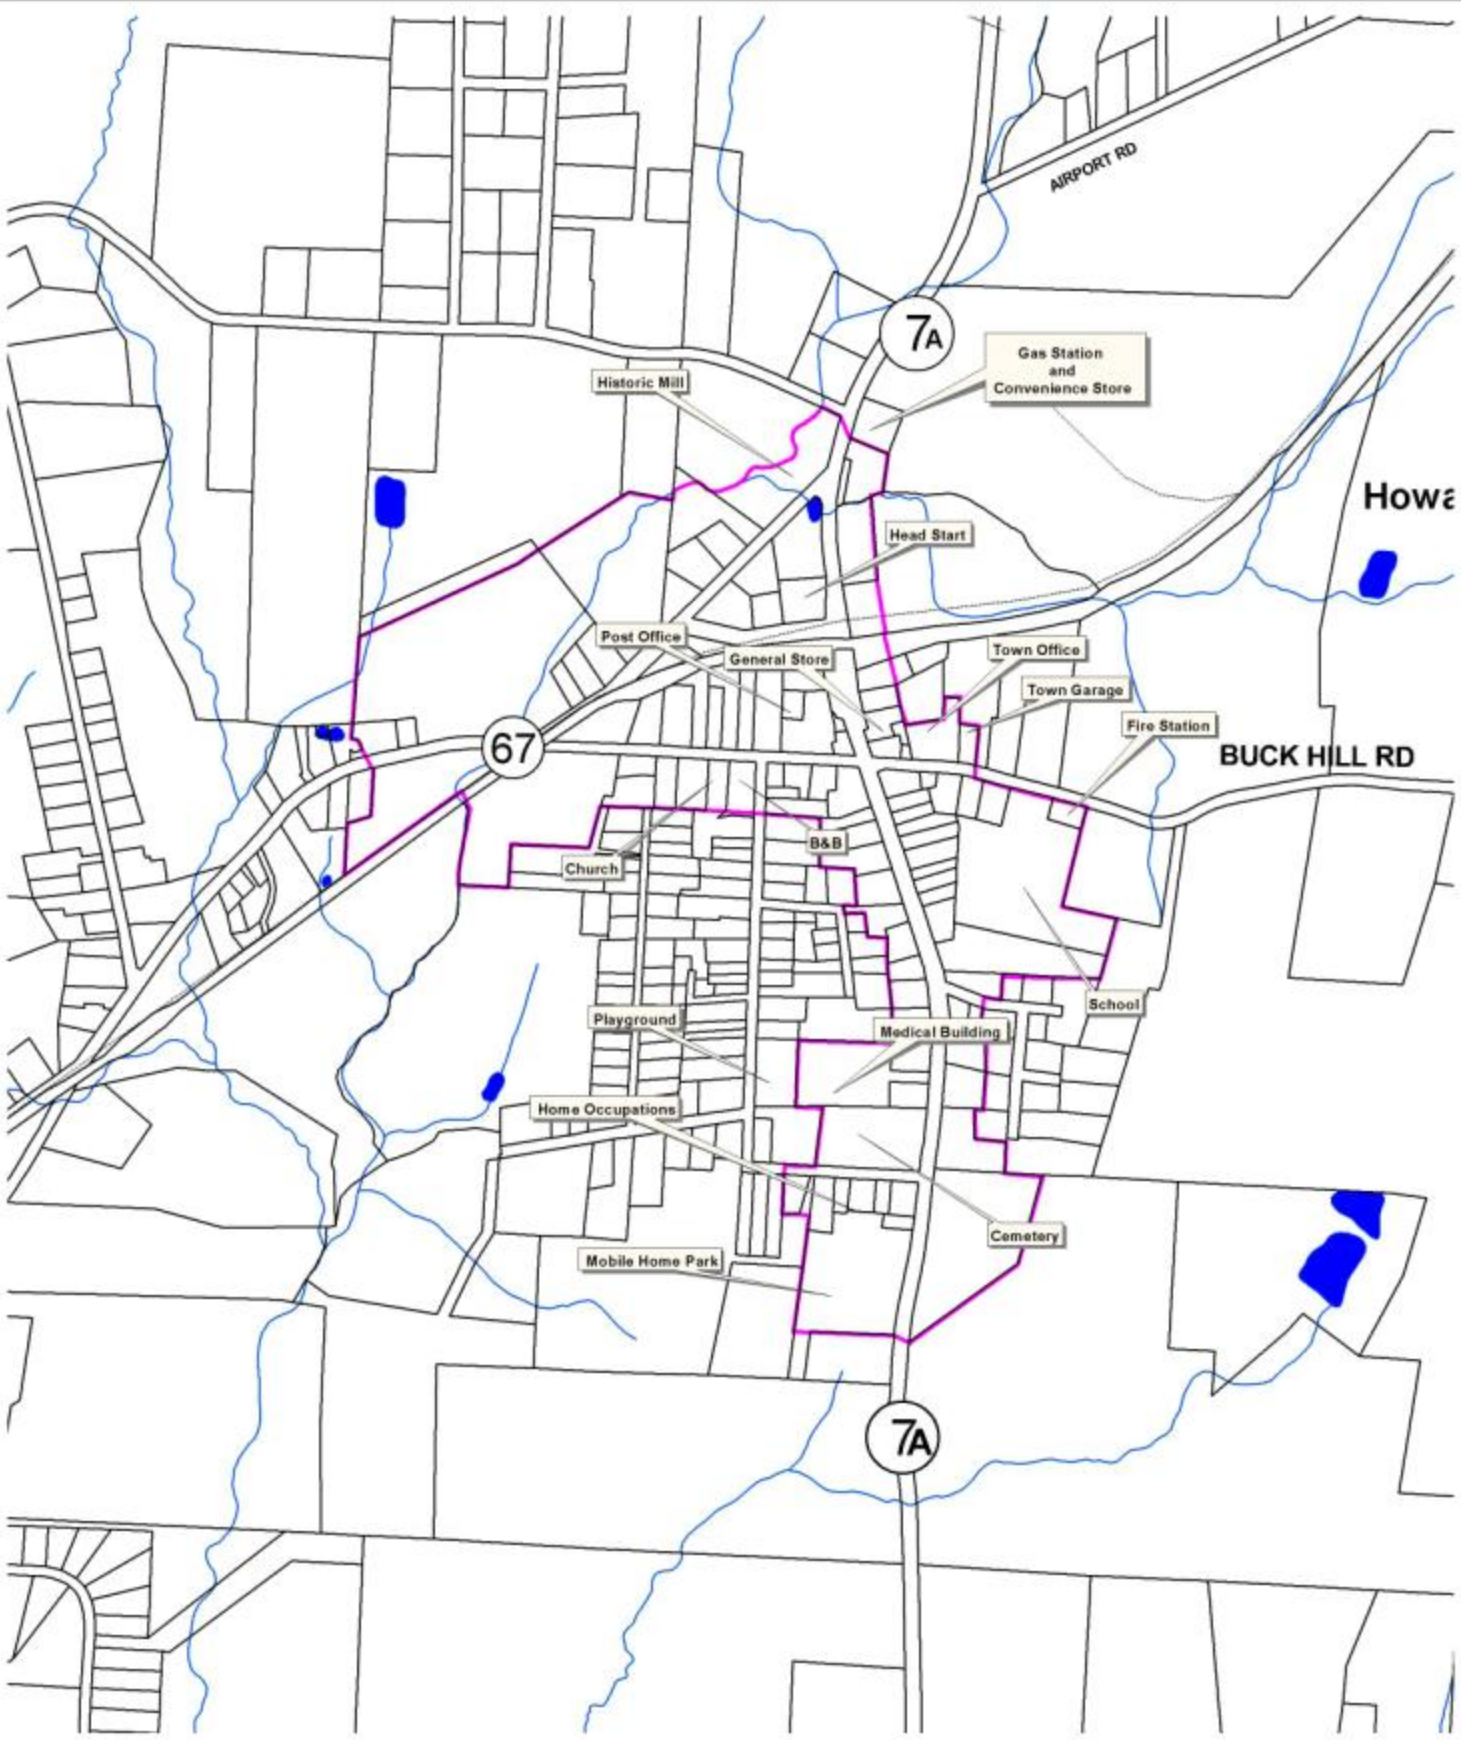

**Proposed Shaftsbury Centre Village
Shaftsbuty, Vermont**

-  Parcels
-  Proposed Shaftsbury Centre Village
-  Streams
-  Lakes and Ponds

1000 0 1000 2000 Feet

Map produced August 20, 2008 by BCRC.

**Proposed South Shaftsbury Village
Shaftsbury, Vermont**

- Parcels
- Proposed South Shaftsbury Village
- Streams
- Lakes and Ponds

400 0 400 800 1200 1600 Feet