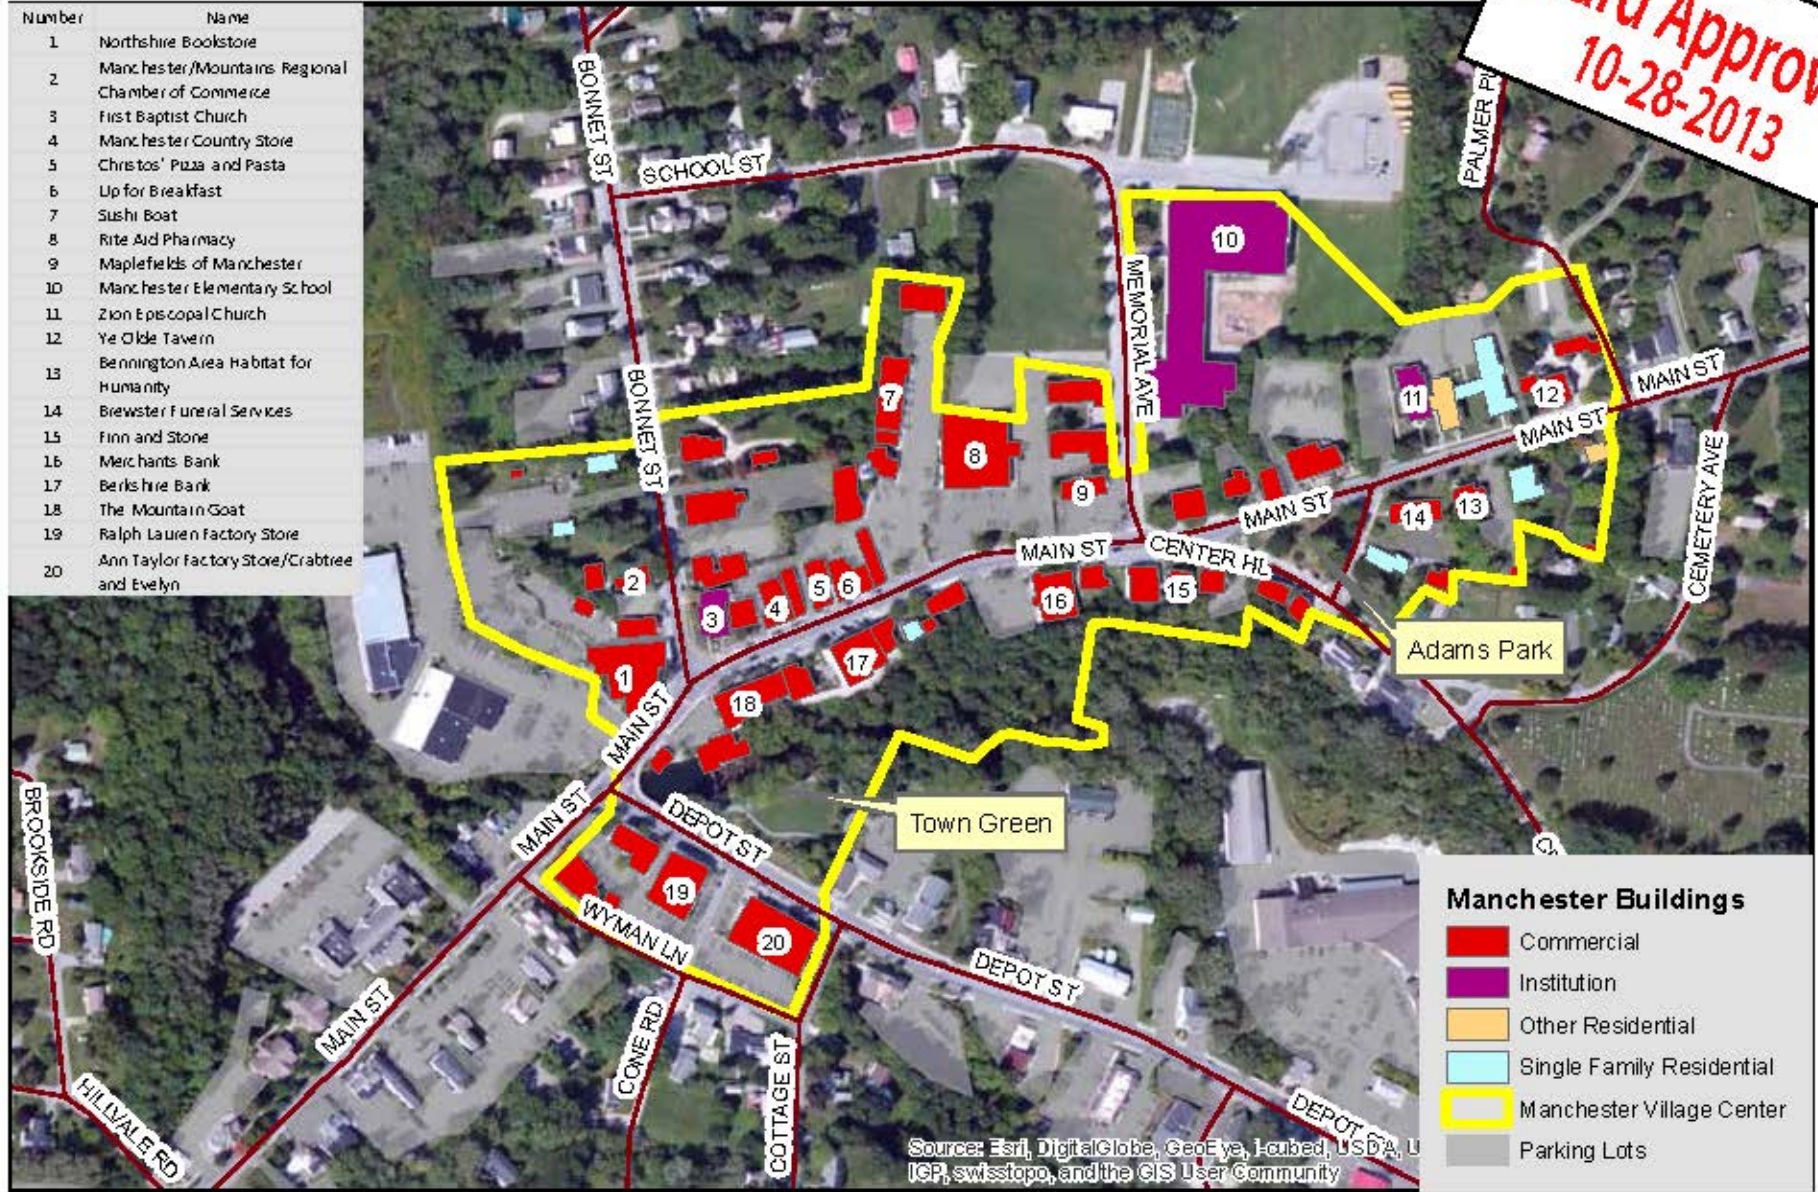

Manchester Village Center

**Board Approved
10-28-2013**

Number	Name
1	Northshire Bookstore
2	Manchester/Mountains Regional Chamber of Commerce
3	First Baptist Church
4	Manchester Country Store
5	Christos' Pizza and Pasta
6	Up for Breakfast
7	Sushi Boat
8	Rite Aid Pharmacy
9	Maplefields of Manchester
10	Manchester Elementary School
11	Zion Episcopal Church
12	Ye Olde Tavern
13	Bennington Area Habitat for Humanity
14	Brewster Funeral Services
15	Finn and Stone
16	Merchants Bank
17	Berkshire Bank
18	The Mountain Goat
19	Ralph Lauren Factory Store
20	Ann Taylor Factory Store/Crabtree and Evelyn

Manchester Buildings

- Commercial
- Institution
- Other Residential
- Single Family Residential
- Manchester Village Center
- Parking Lots

Source: Esri, DigitalGlobe, GeoEye, Icube, USDA, UICP, swisstopo, and the GIS User Community