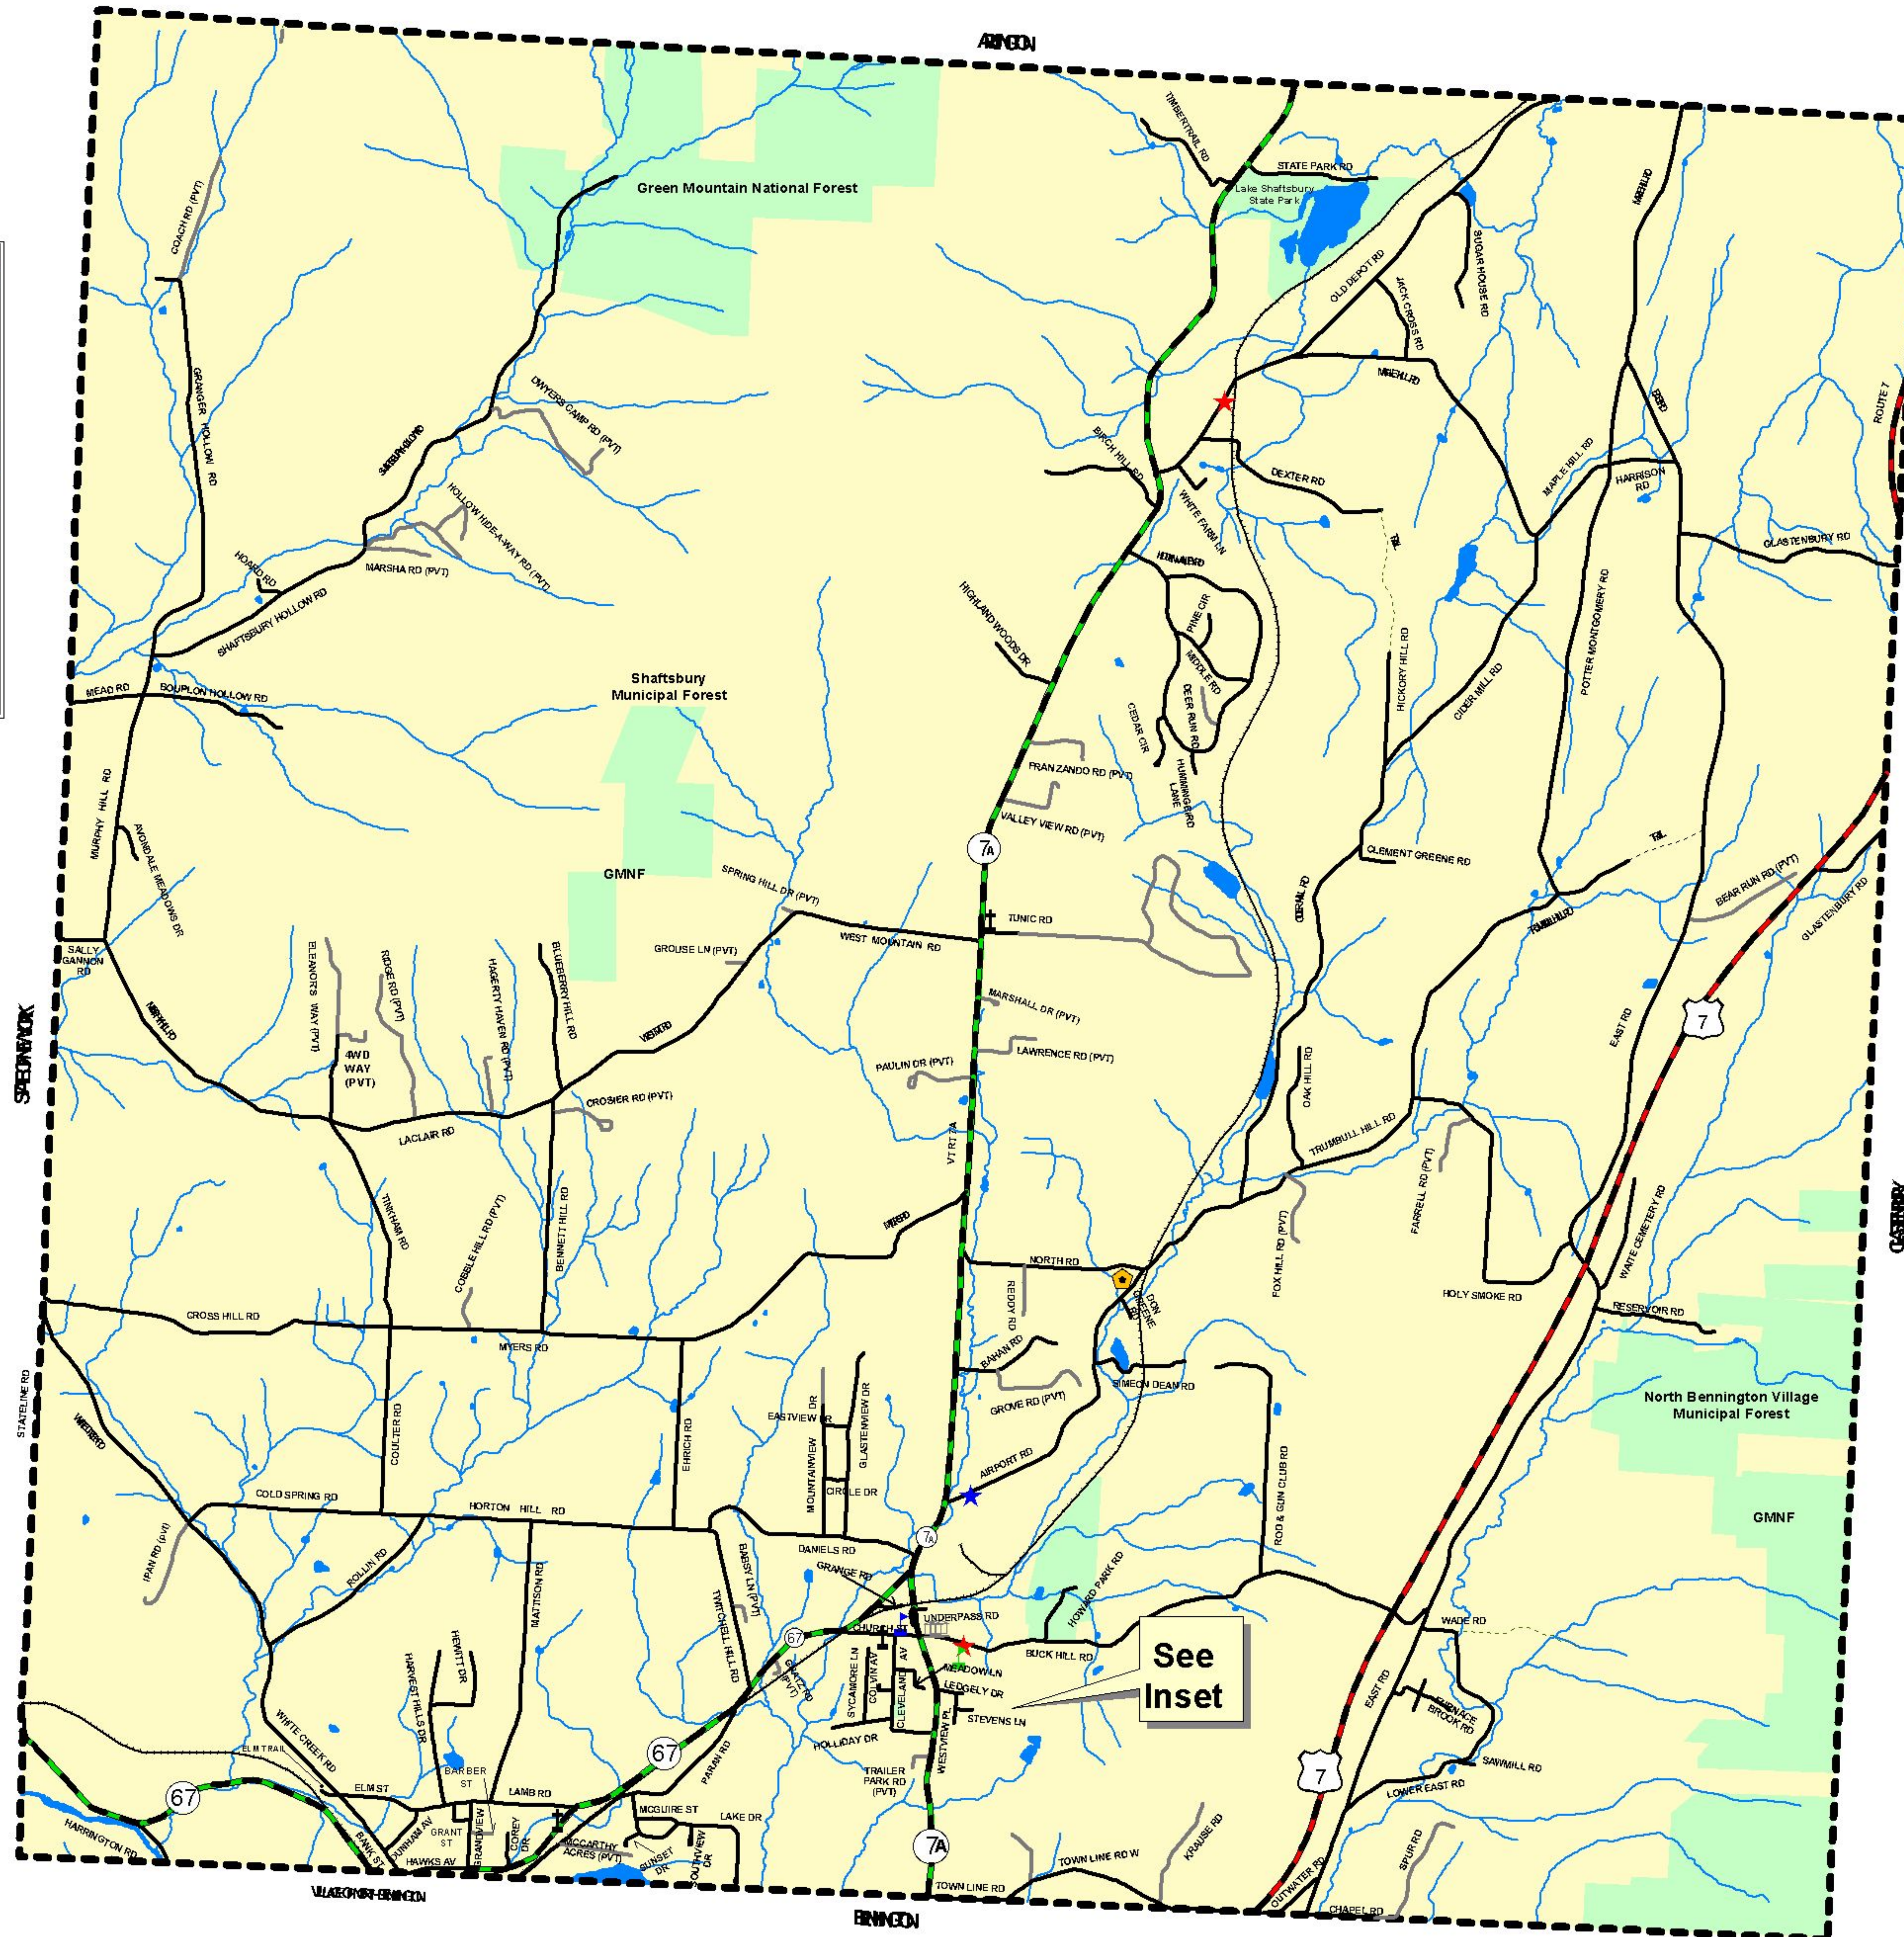

INSET

Shaftsbury, VT Road Map

- Town Offices
- School
- Post Office
- Police Station
- Fire Station
- Church
- Transfer Station
- Town Road
- State Highway
- U.S. Highway
- Private Road
- Trail
- Railroad
- Rivers and Streams
- Public Land

See Inset

Map produce April 17, 2007 by
Bennington County Regional Commission
P.O. Box 10
Arlington, VT 05250
(802)375-2576